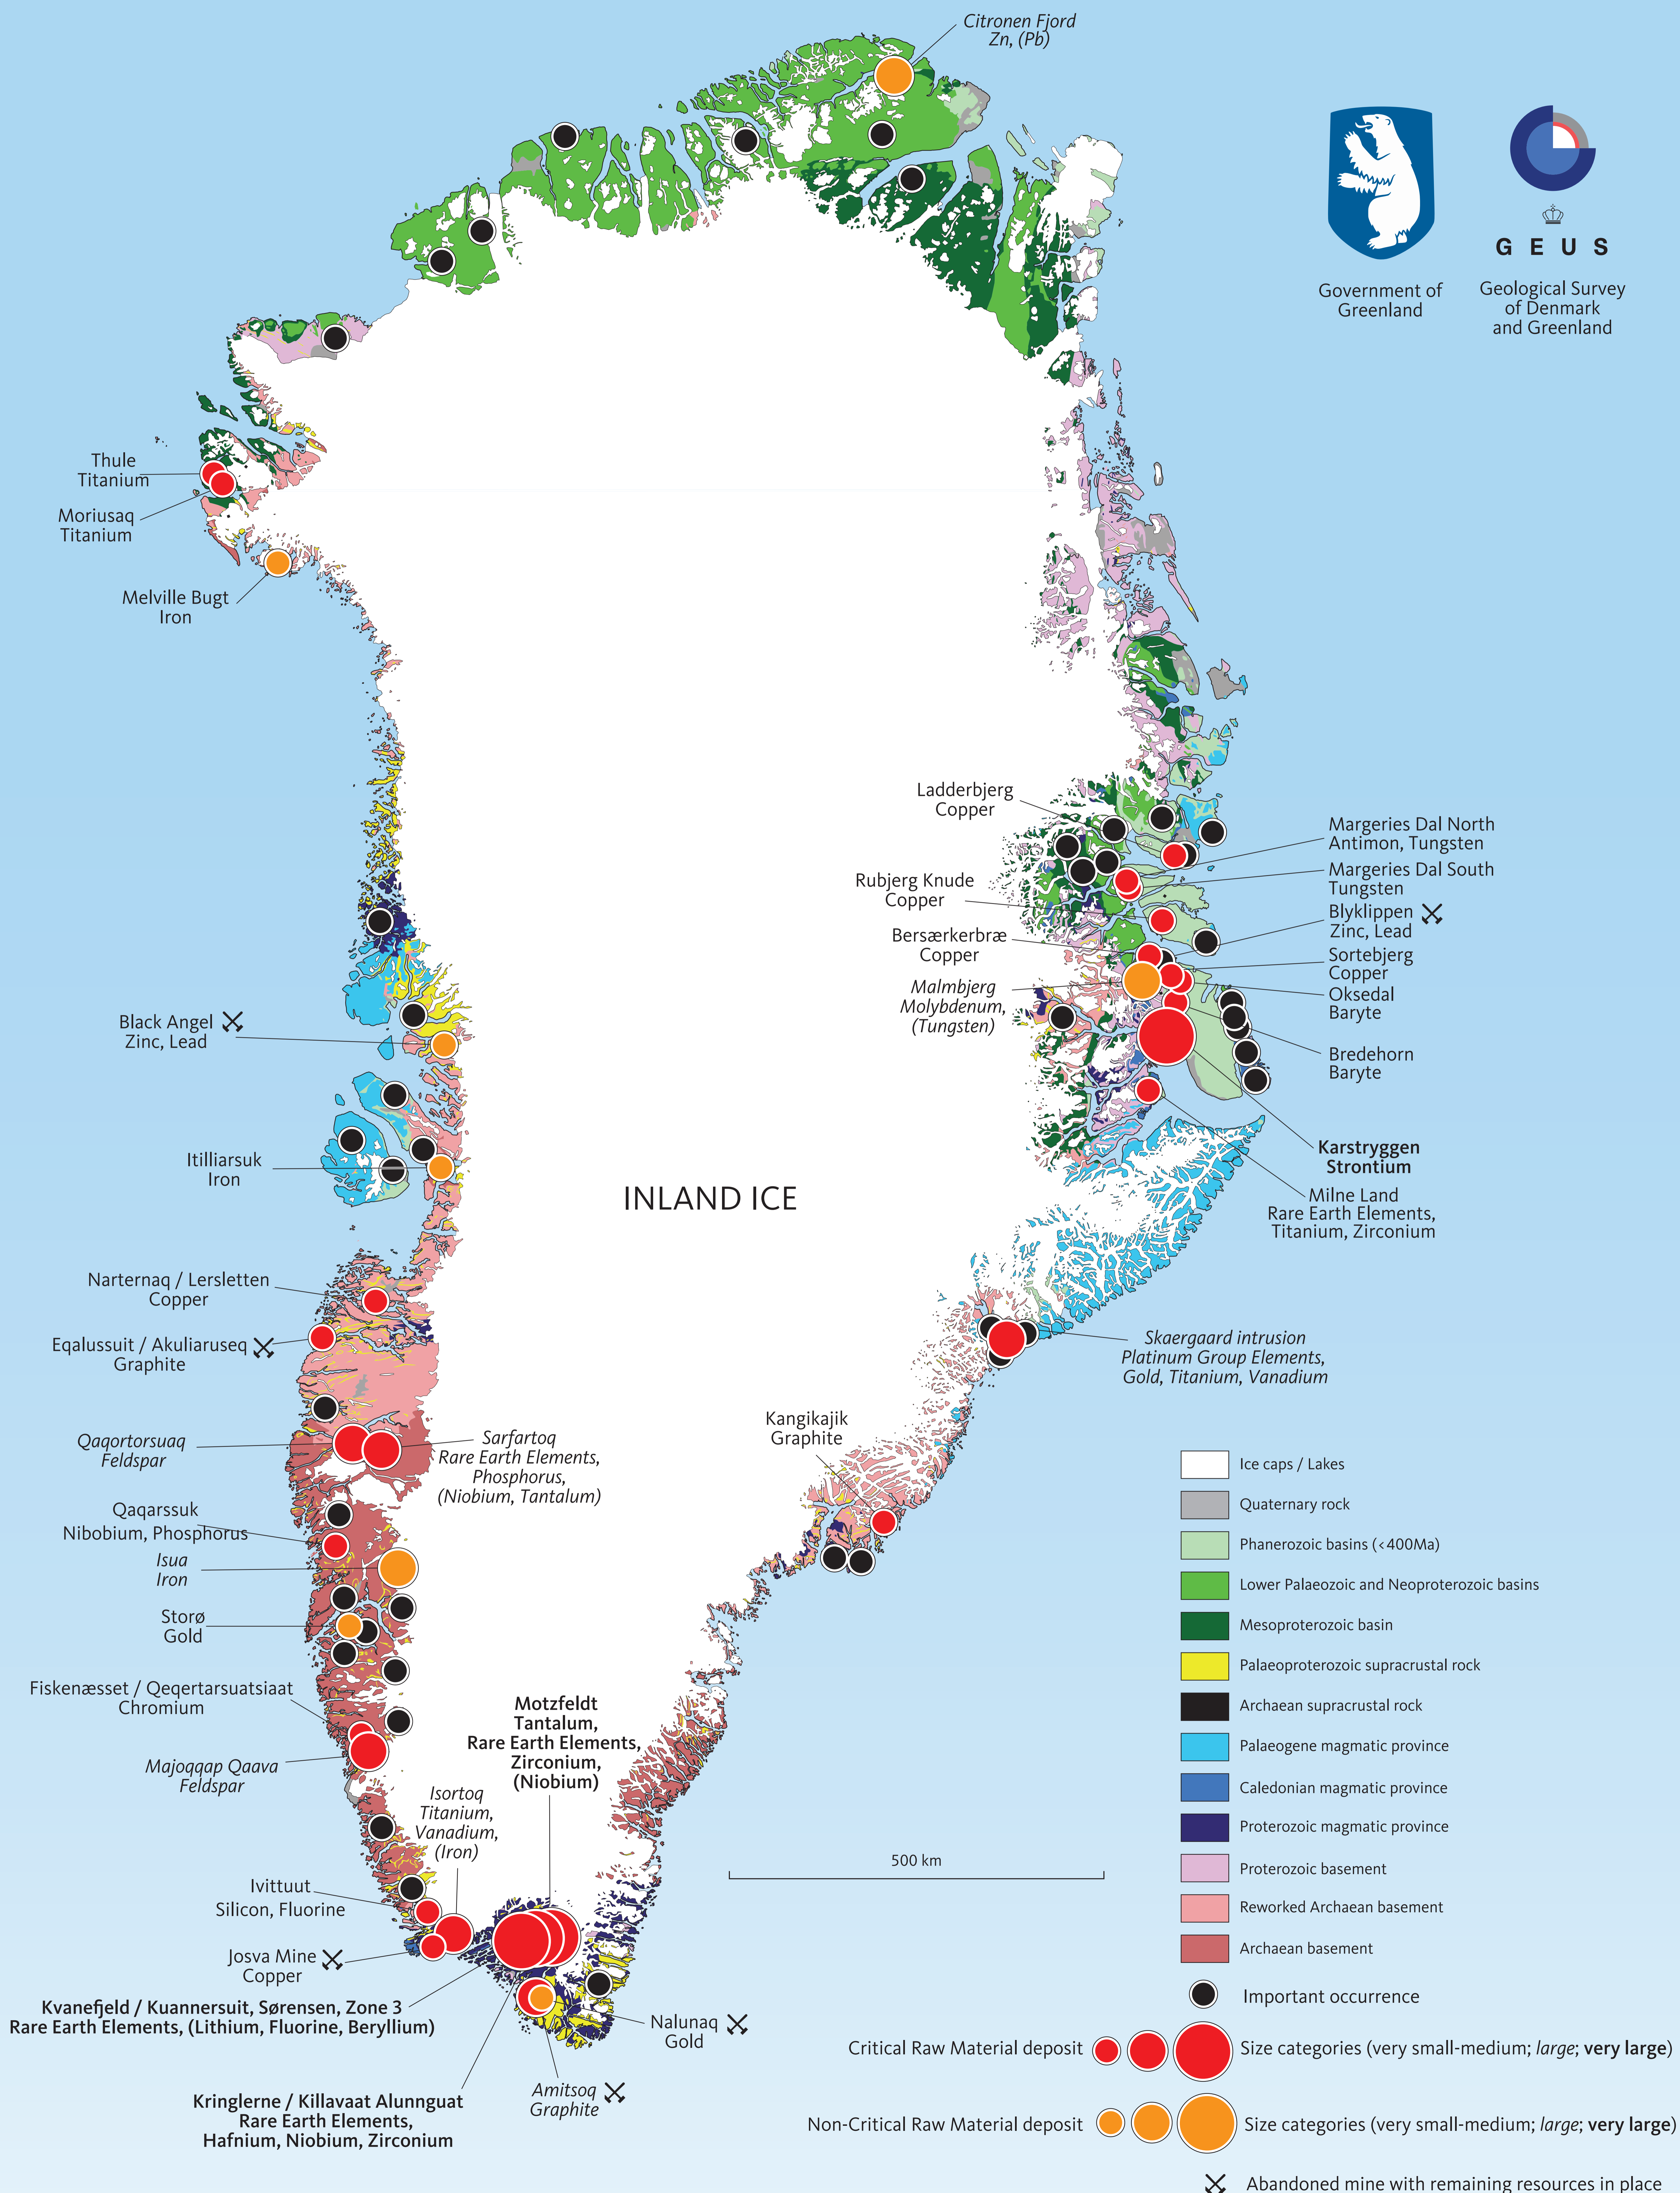

GREENLAND GEOLOGY AND RAW MATERIAL DEPOSITS

Government of Greenland

GEUS

Geological Survey of Denmark and Greenland

Critical raw materials as defined by the EC2023, deposits sized according to INSPIRE categories